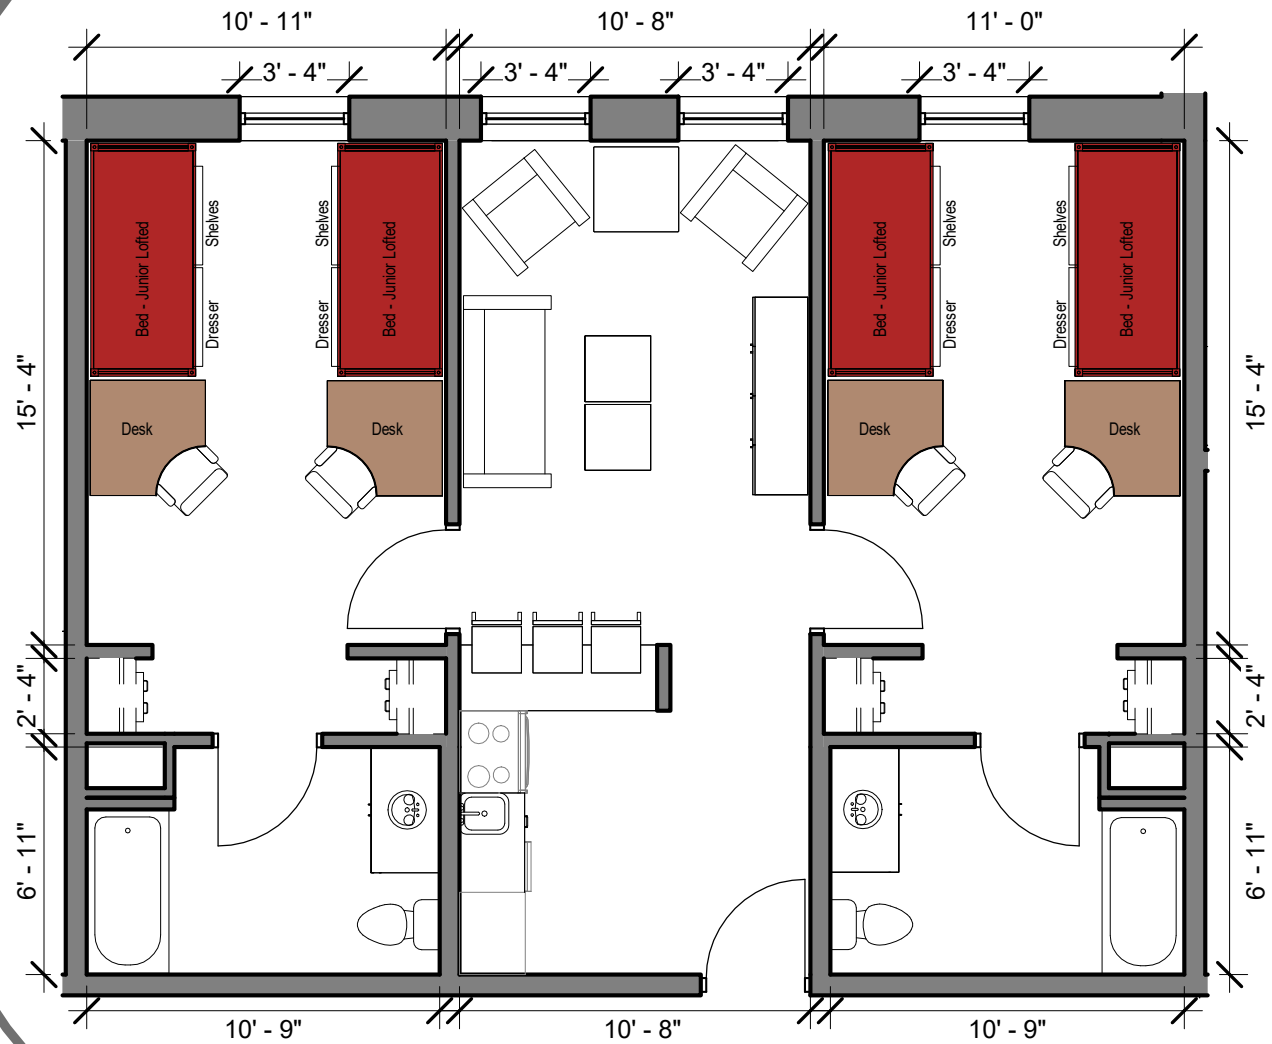

## Bed

Mattress Twin XL	80"L x 36"W x 8"H
Frame	82"L x 36"W
Space Under Bed	10" to 14" floor to base

## Desk

Dimensions	42"W x 24"L x 32"H
Writing Surface	40"W x 22"L
Drawer	14"W x 21"L x 4"H
Open Shelves (2)	14"W x 21"L x 8"H each

## Storage

Dresser Drawer (3)	28"W x 16"L x 8"H
Closet Area	36"W x 18"L x 60"H
Wardrobe	36"W x 24"L x 84"H