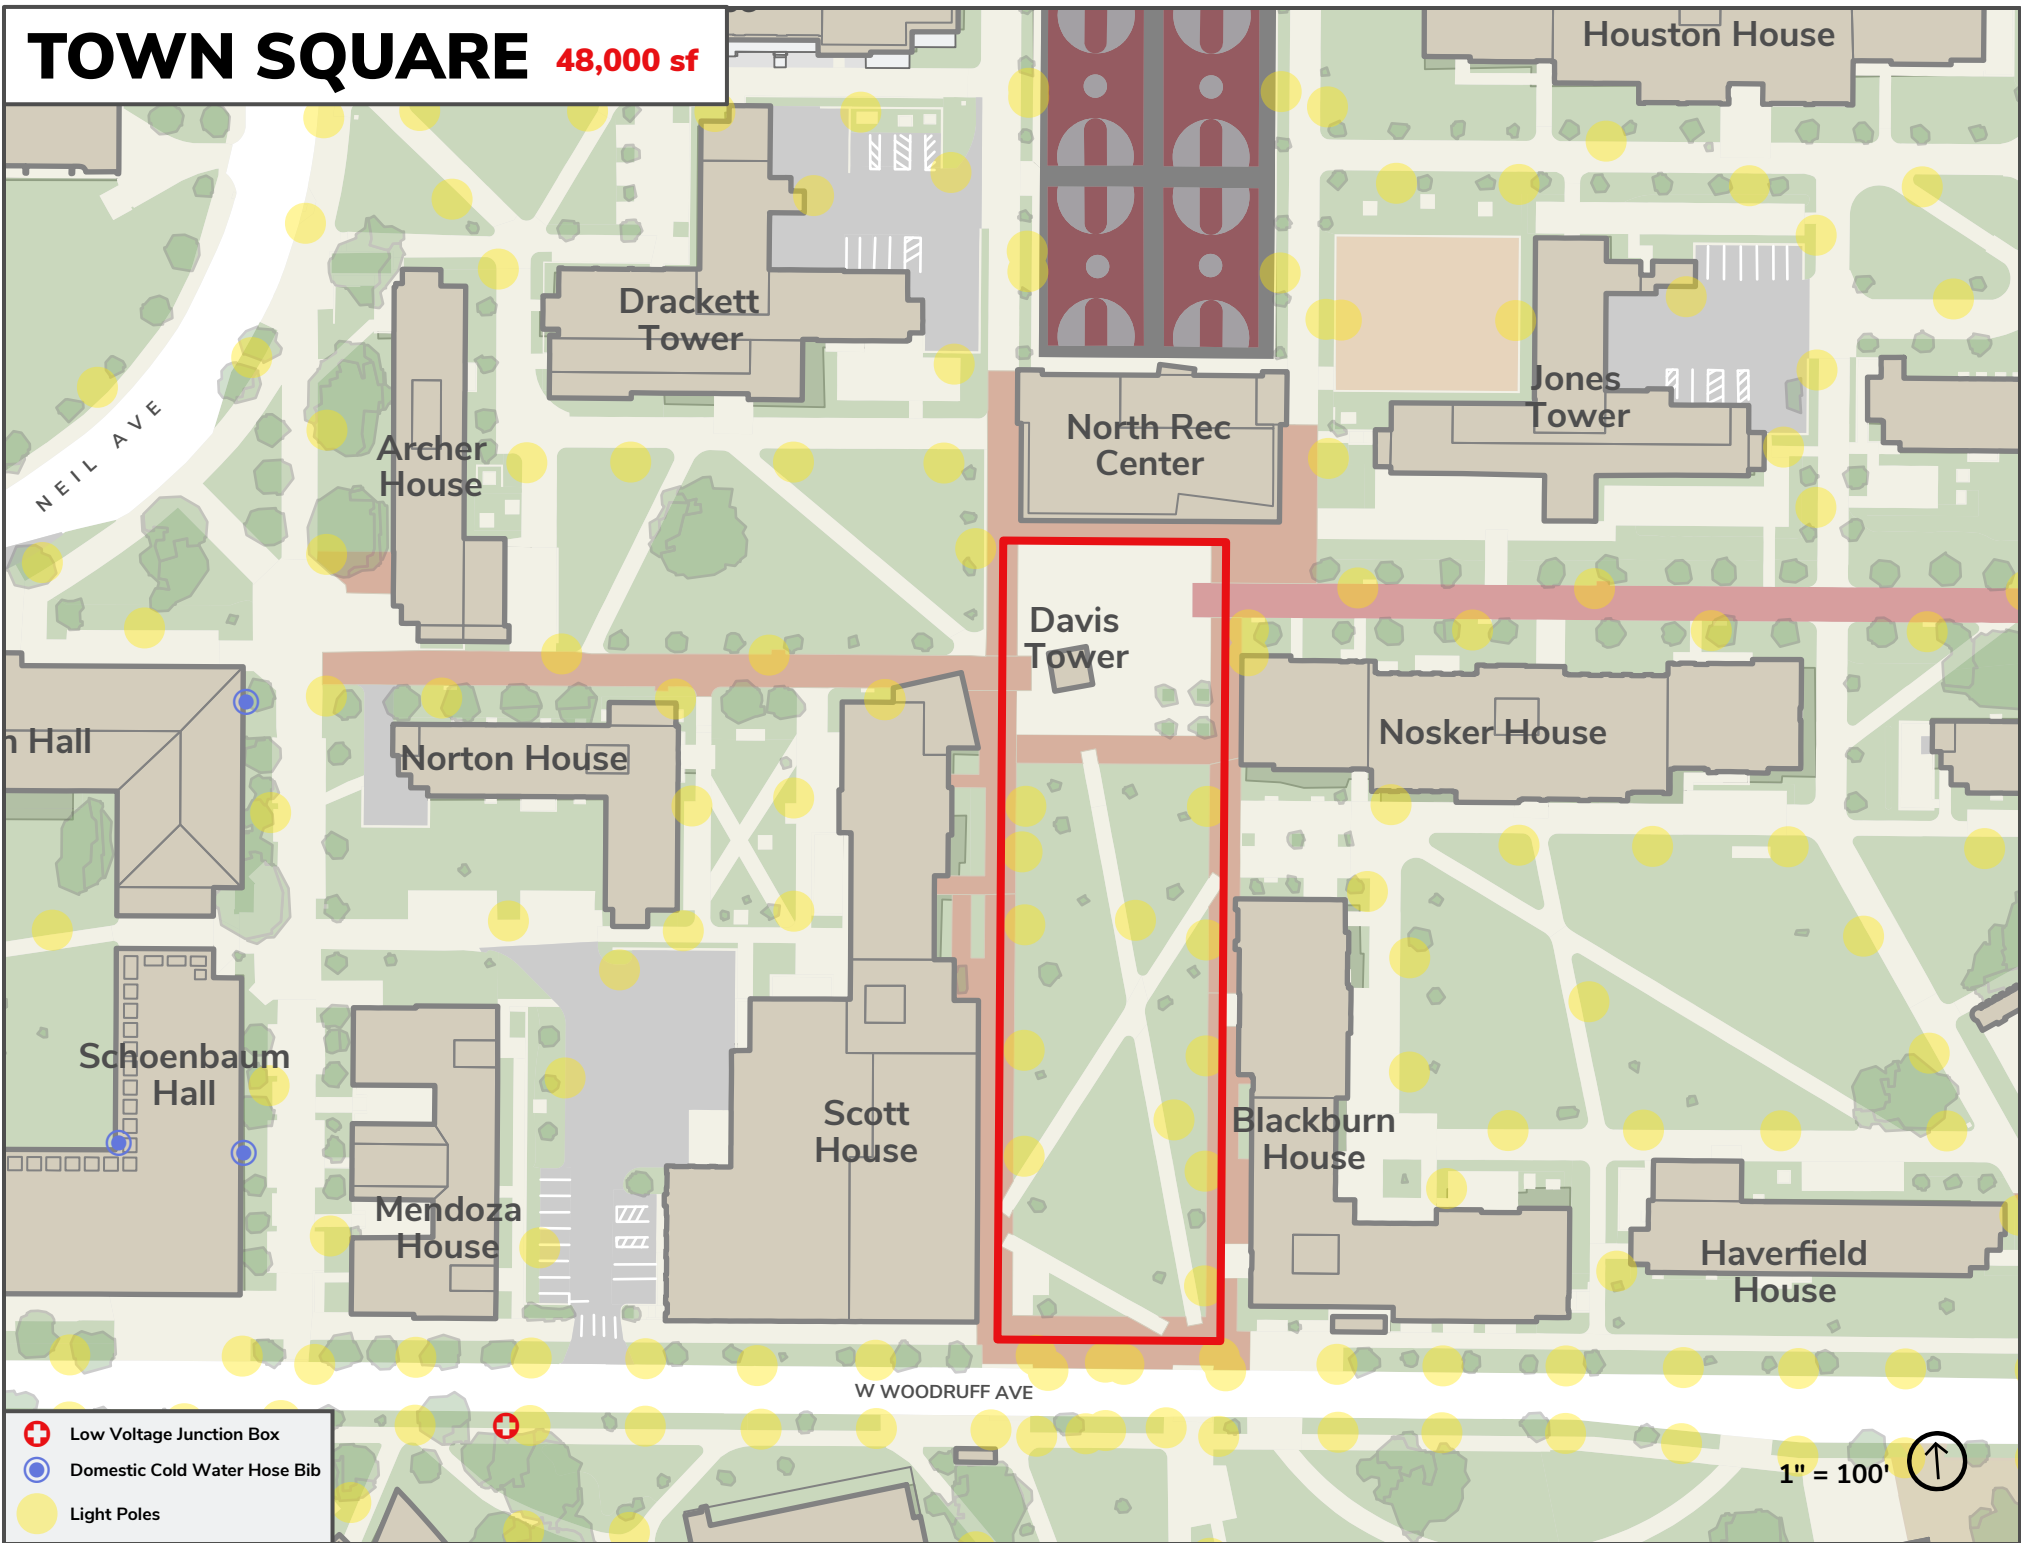

TOWN SQUARE 48,000 sf

-  Low Voltage Junction Box
-  Domestic Cold Water Hose Bib
-  Light Poles

1" = 100' 