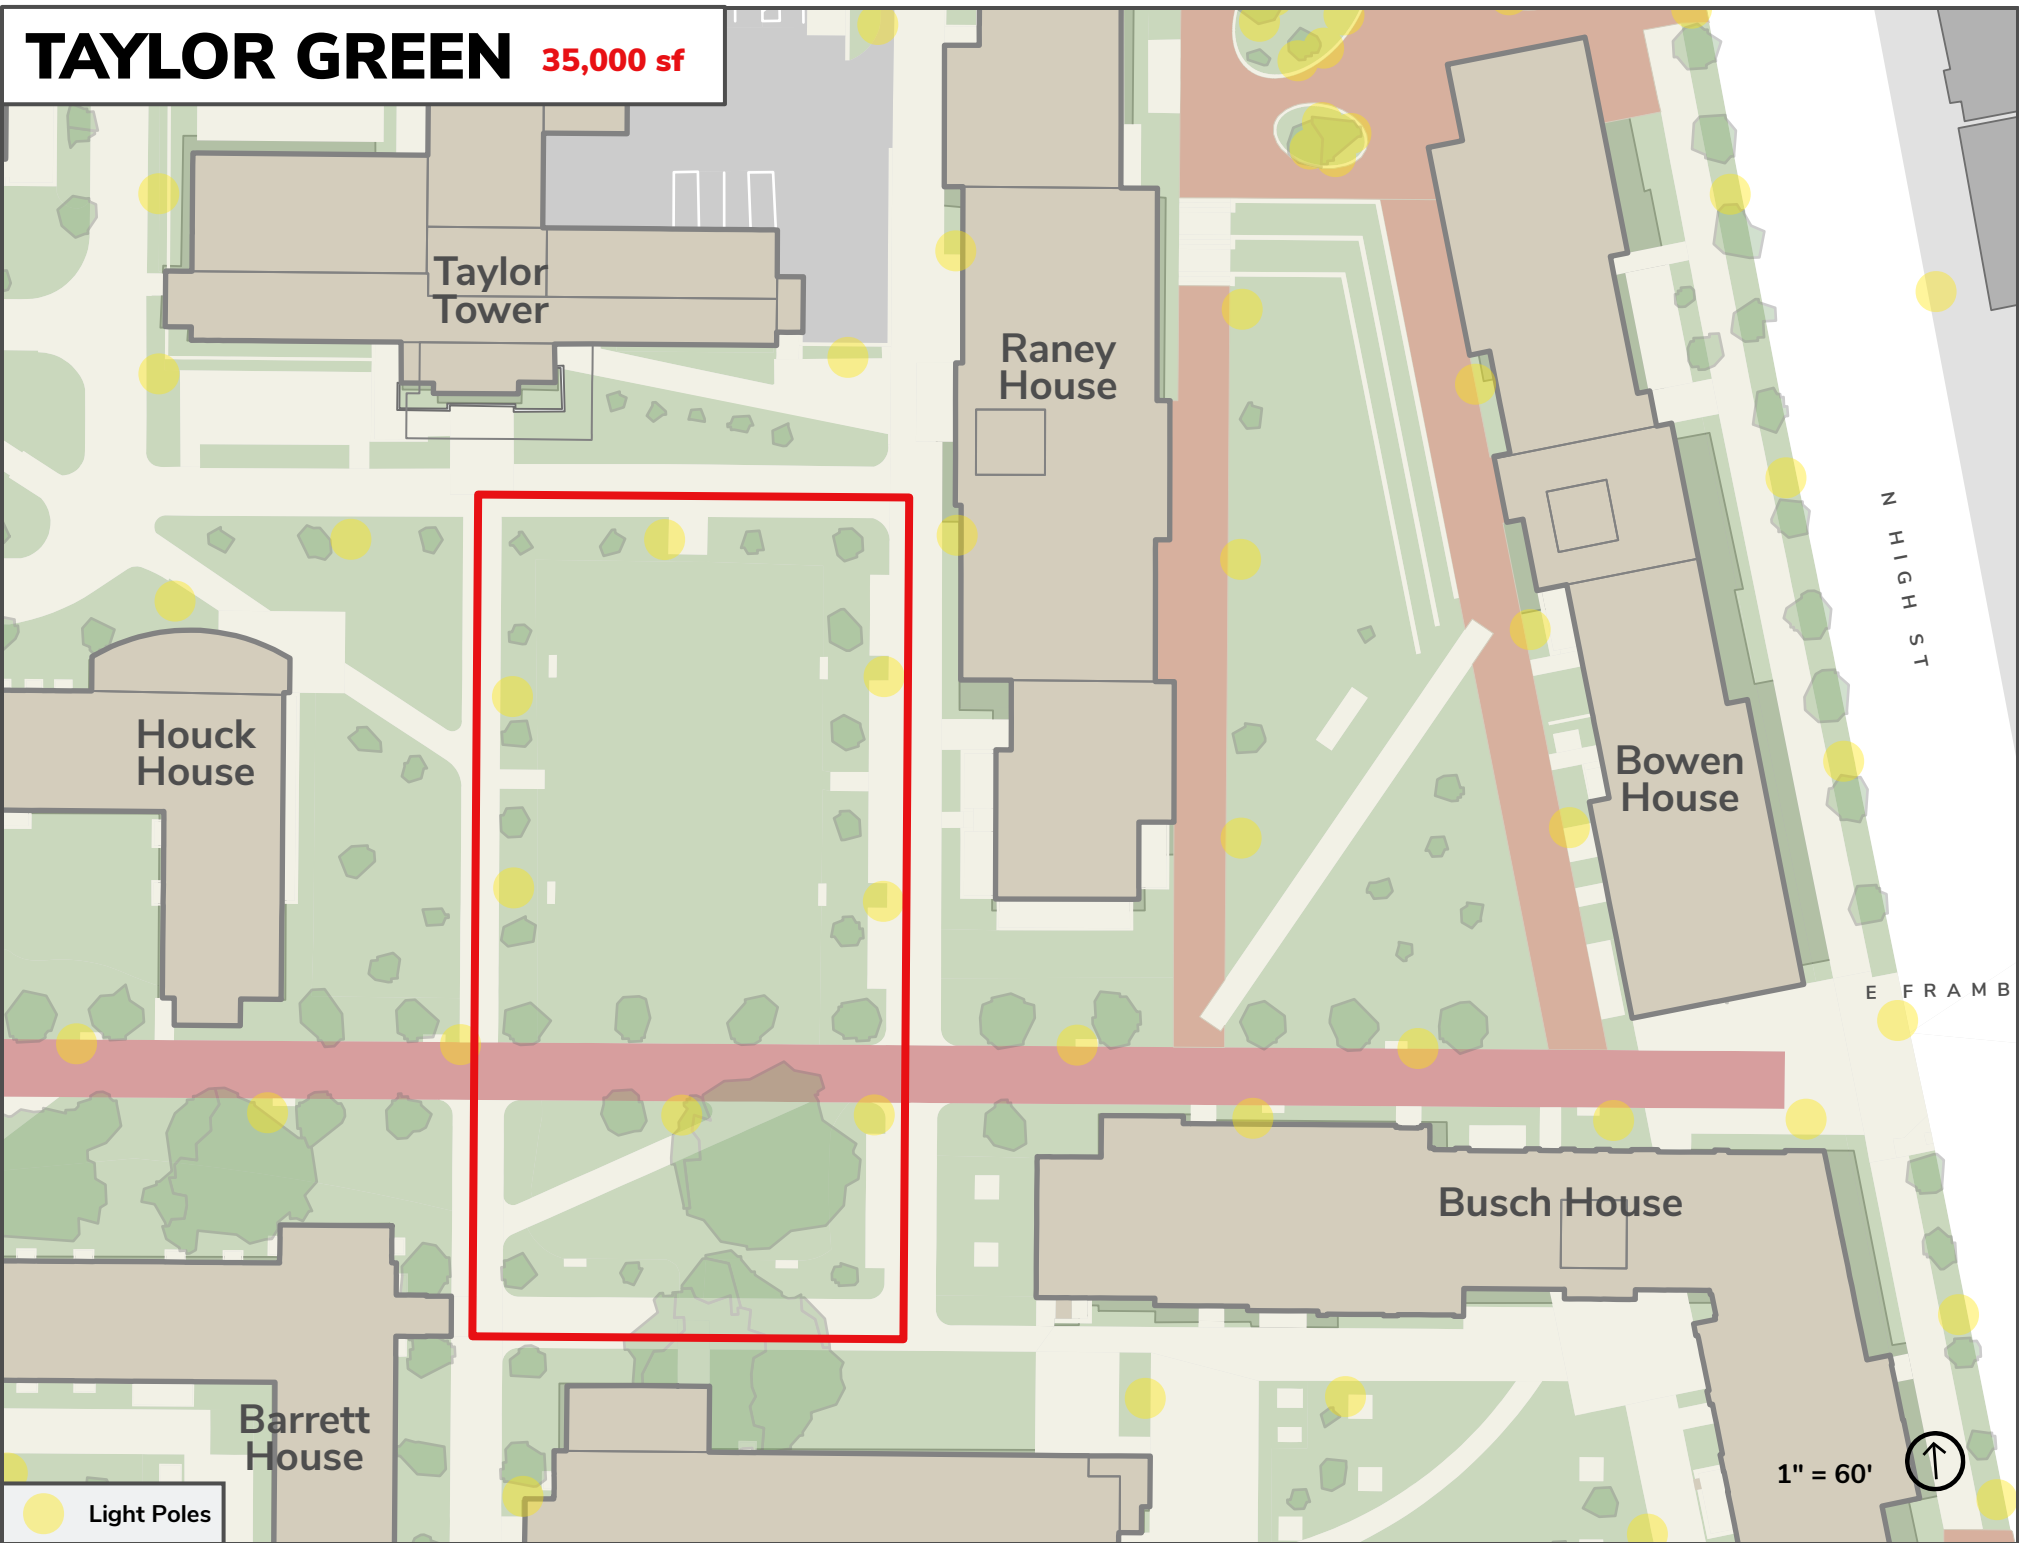

TAYLOR GREEN 35,000 sf

Taylor Tower

Raney House

Bowen House

Houck House

Busch House

Barrett House

N HIGH ST

E FRAMB

Light Poles

1" = 60'