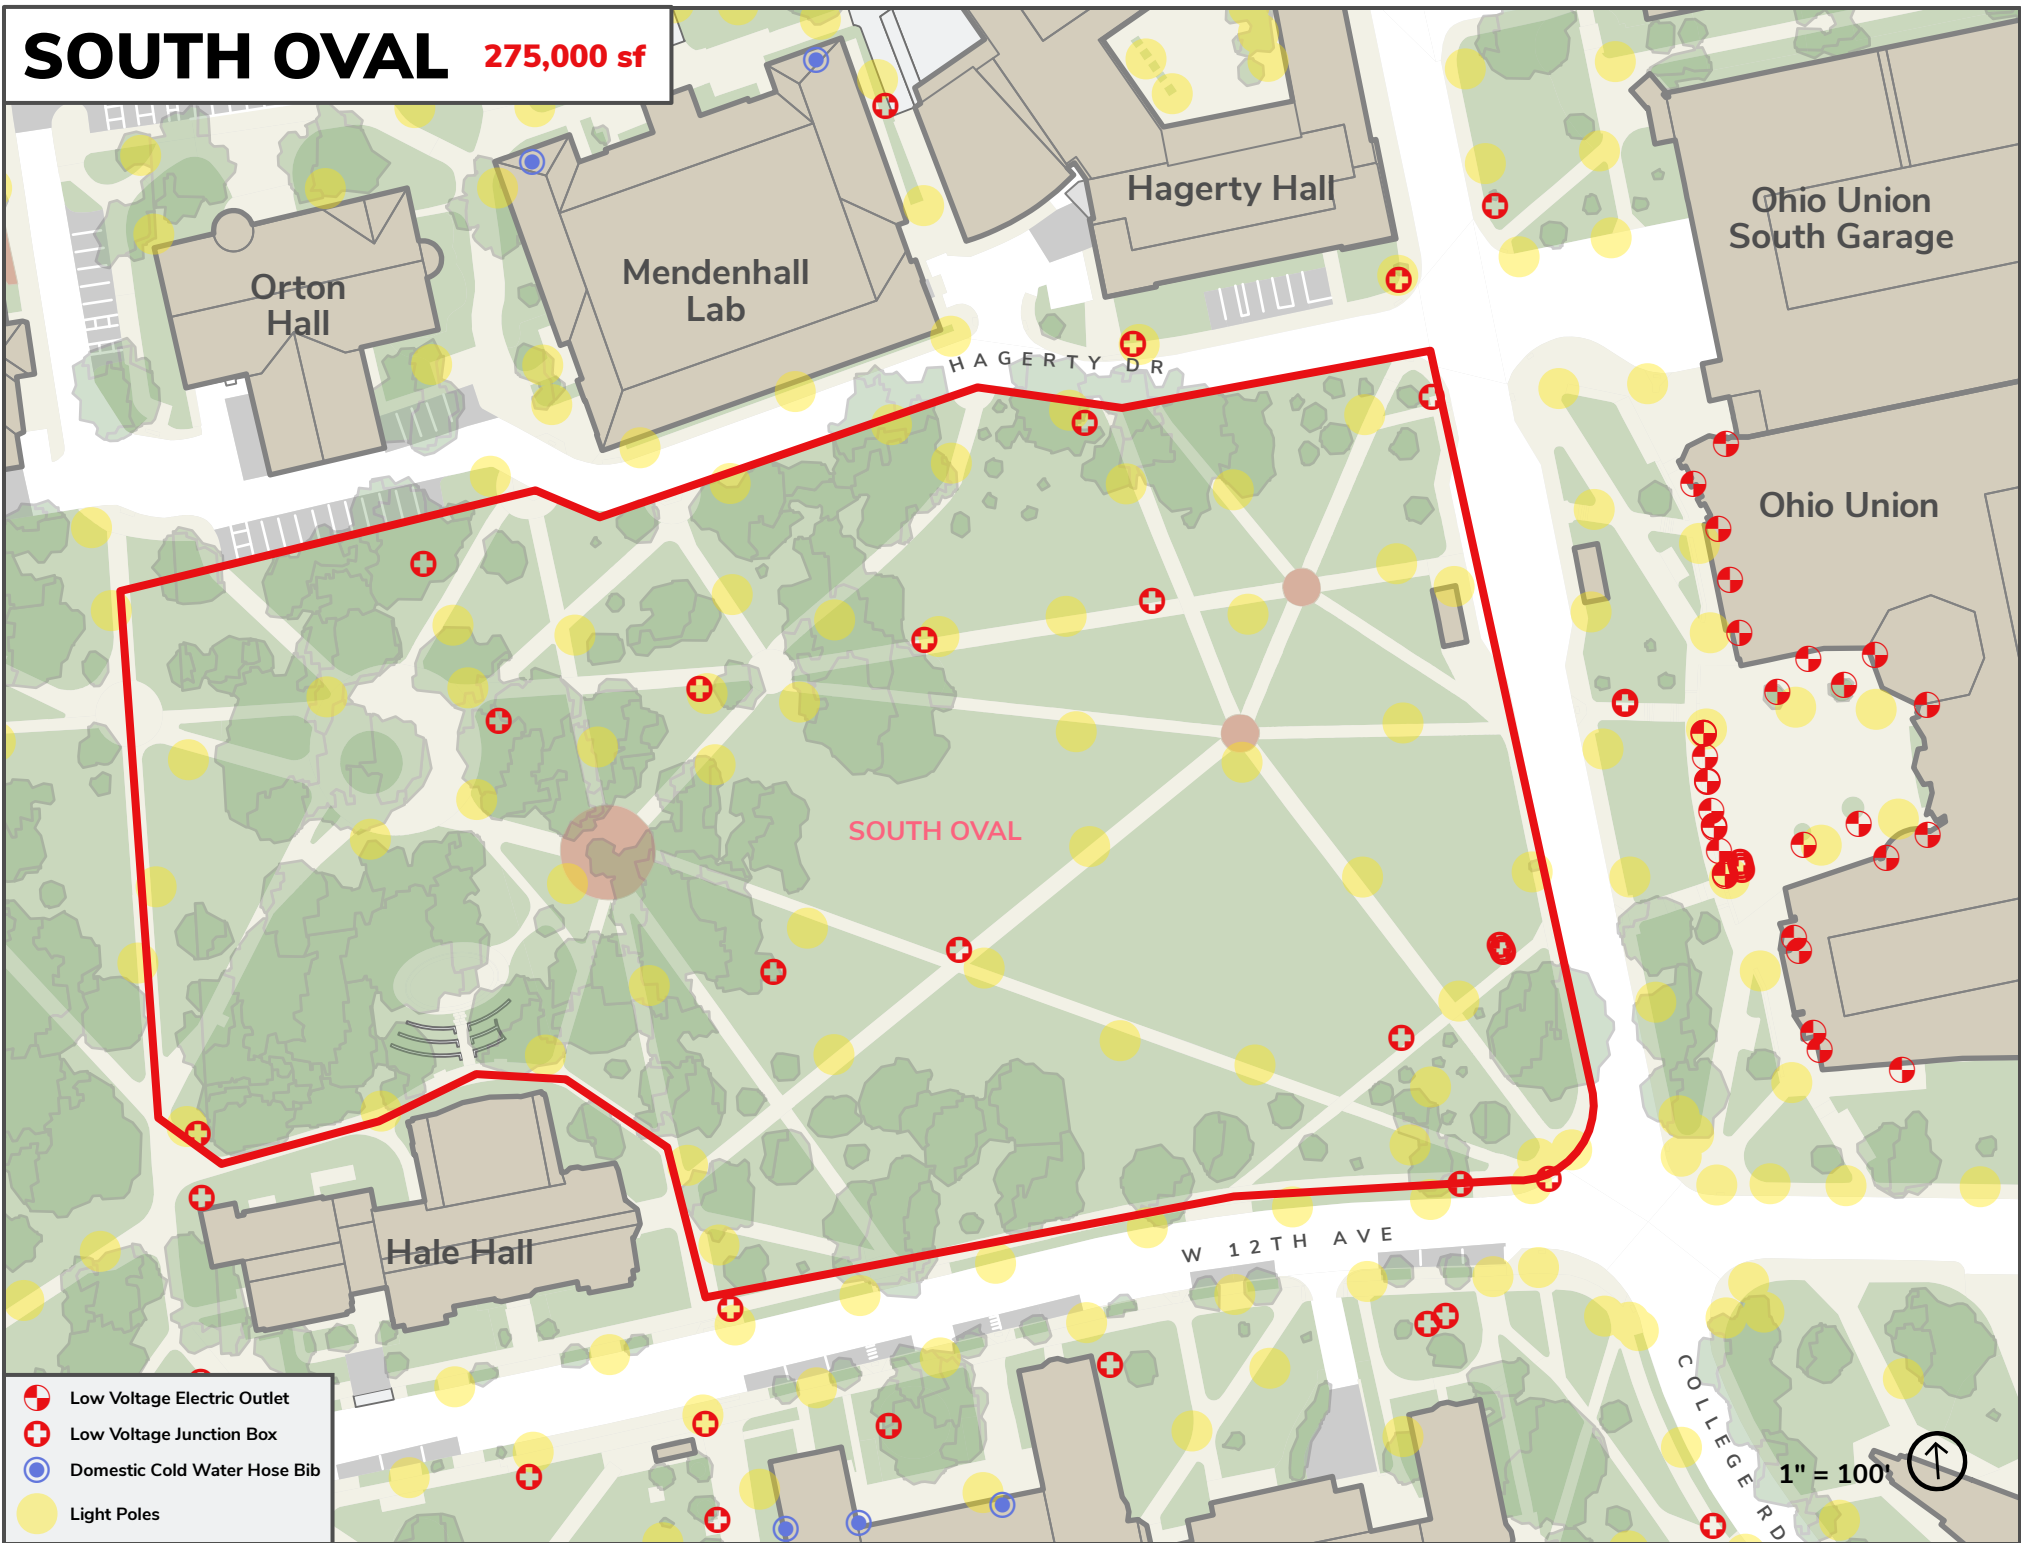

SOUTH OVAL 275,000 sf

-  Low Voltage Electric Outlet
-  Low Voltage Junction Box
-  Domestic Cold Water Hose Bib
-  Light Poles

1" = 100' 