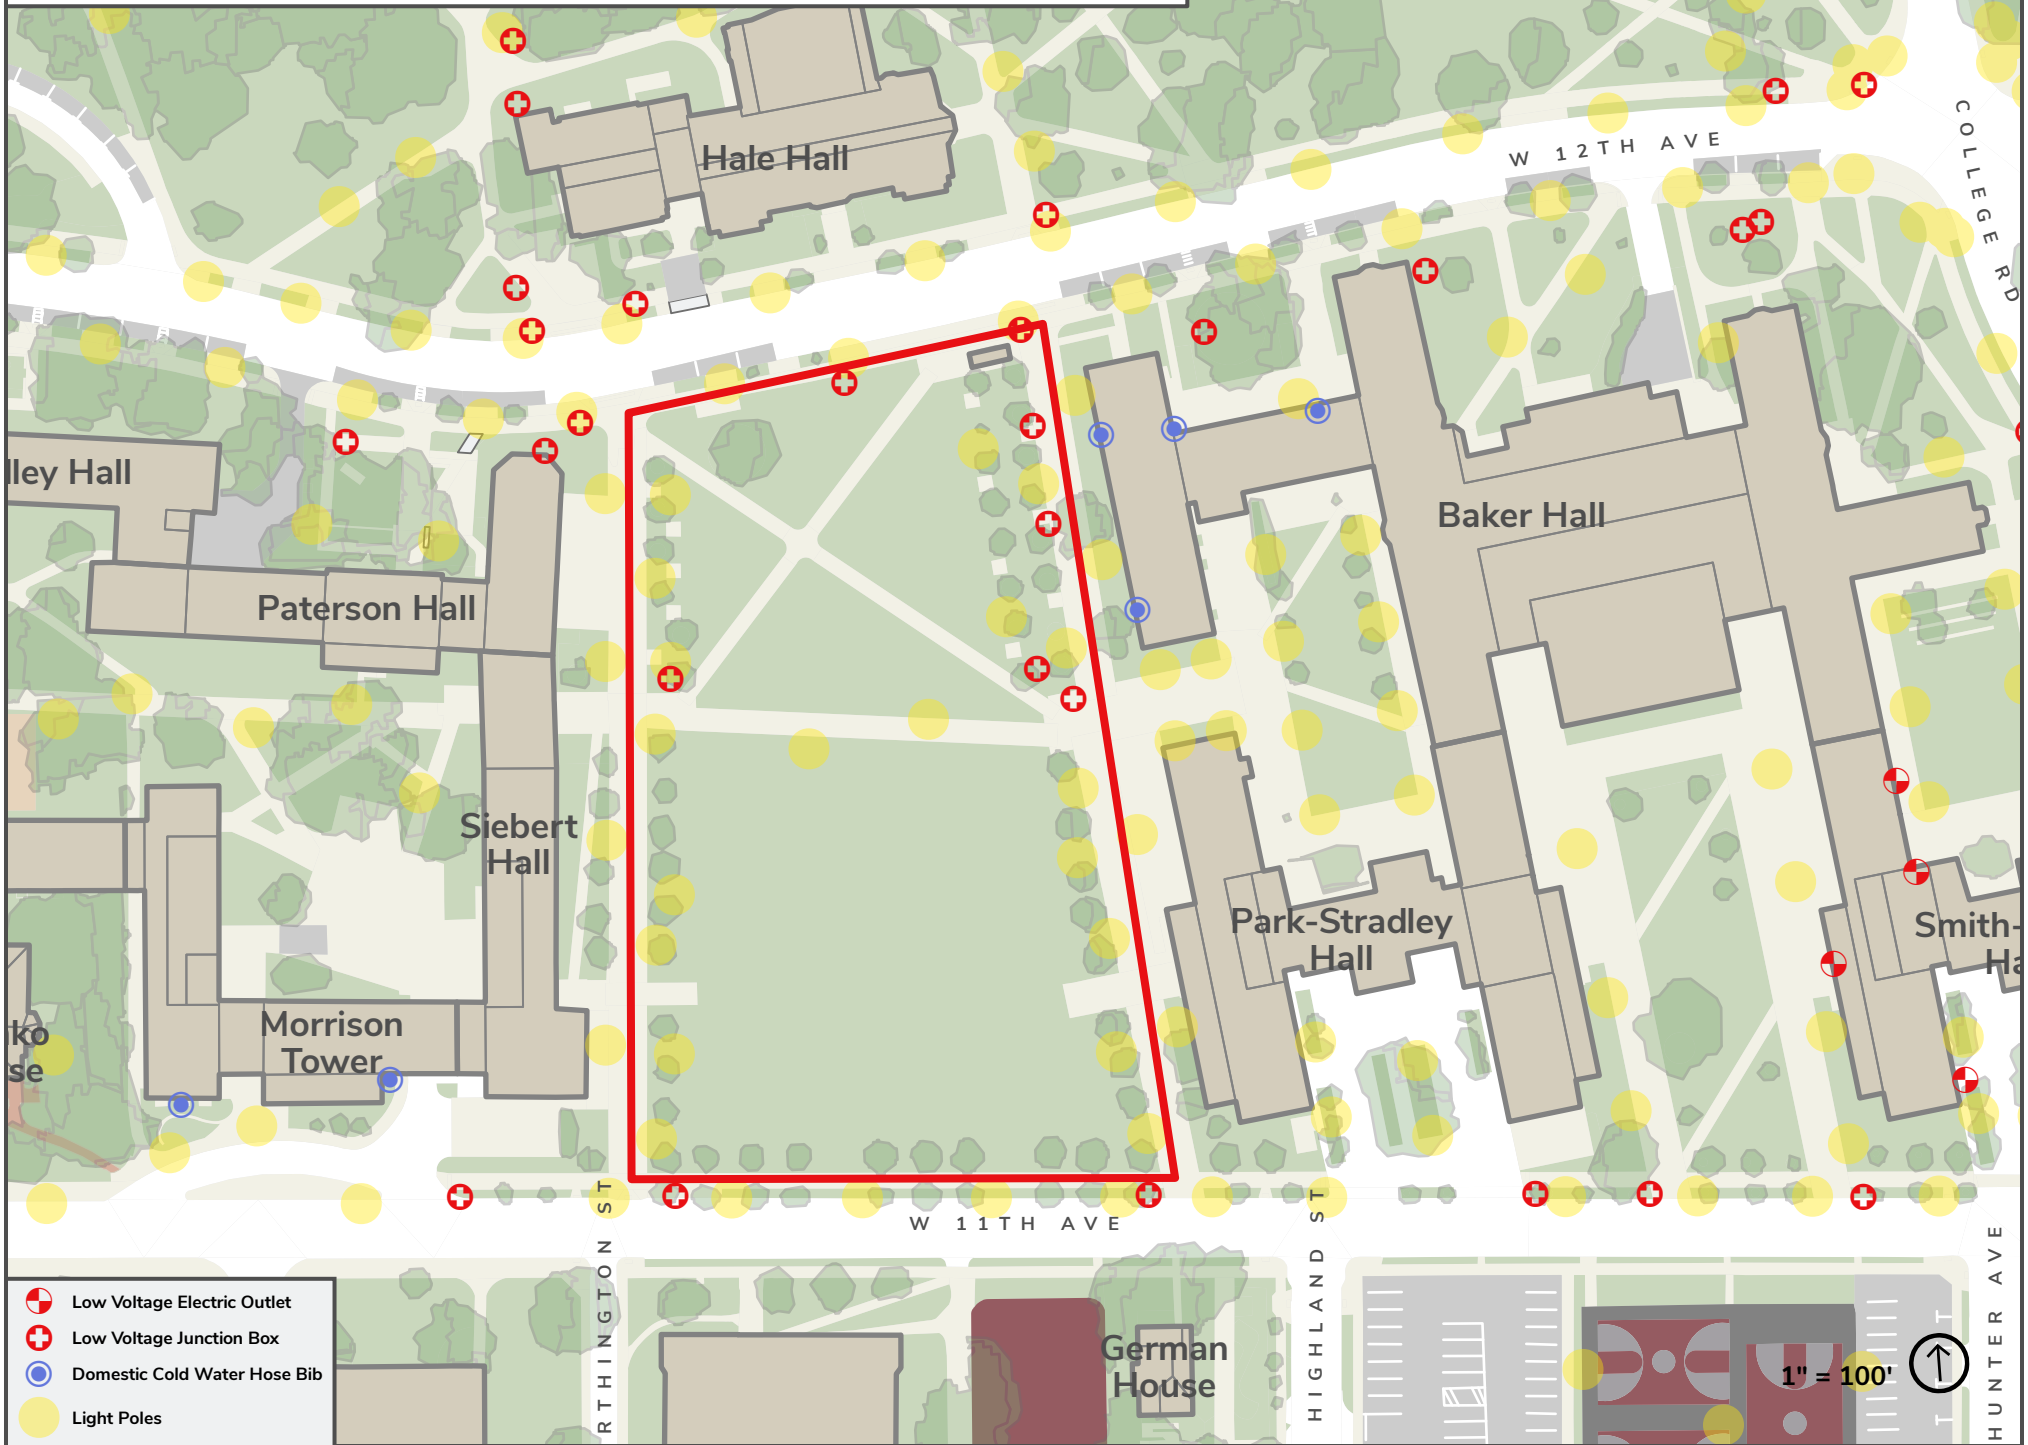

# SIEBERT LAWN/HALE GREEN

106,000 sf

- Low Voltage Electric Outlet
- Low Voltage Junction Box
- Domestic Cold Water Hose Bib
- Light Poles

1" = 100'