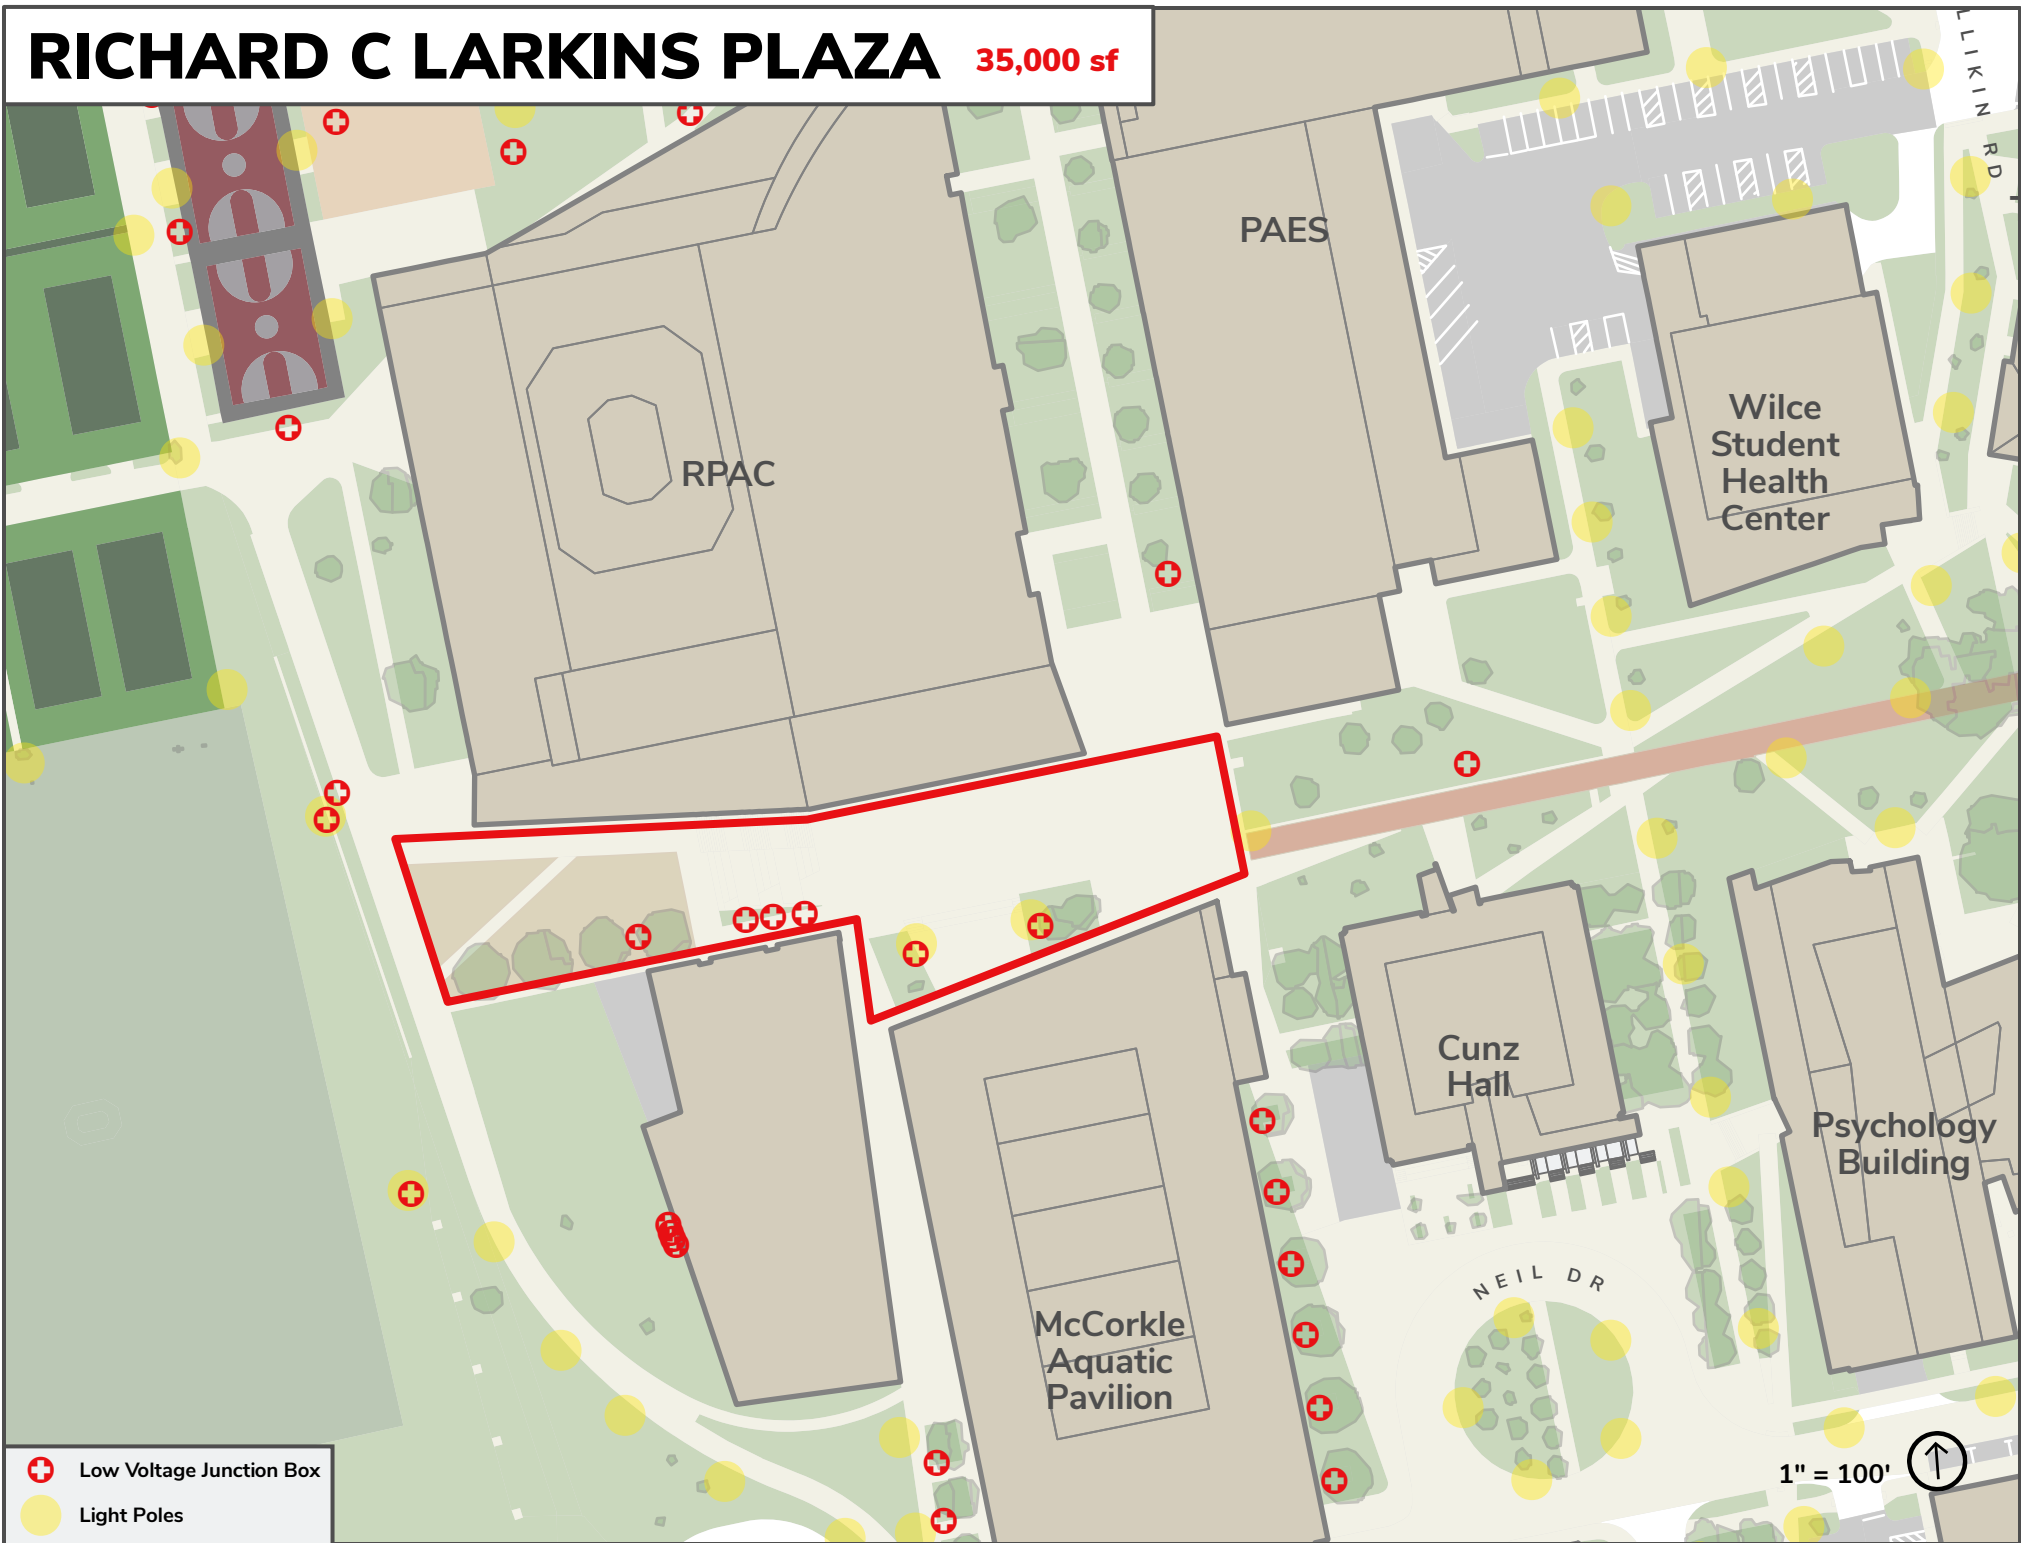

RICHARD C LARKINS PLAZA 35,000 sf

-  Low Voltage Junction Box
-  Light Poles

1" = 100' 