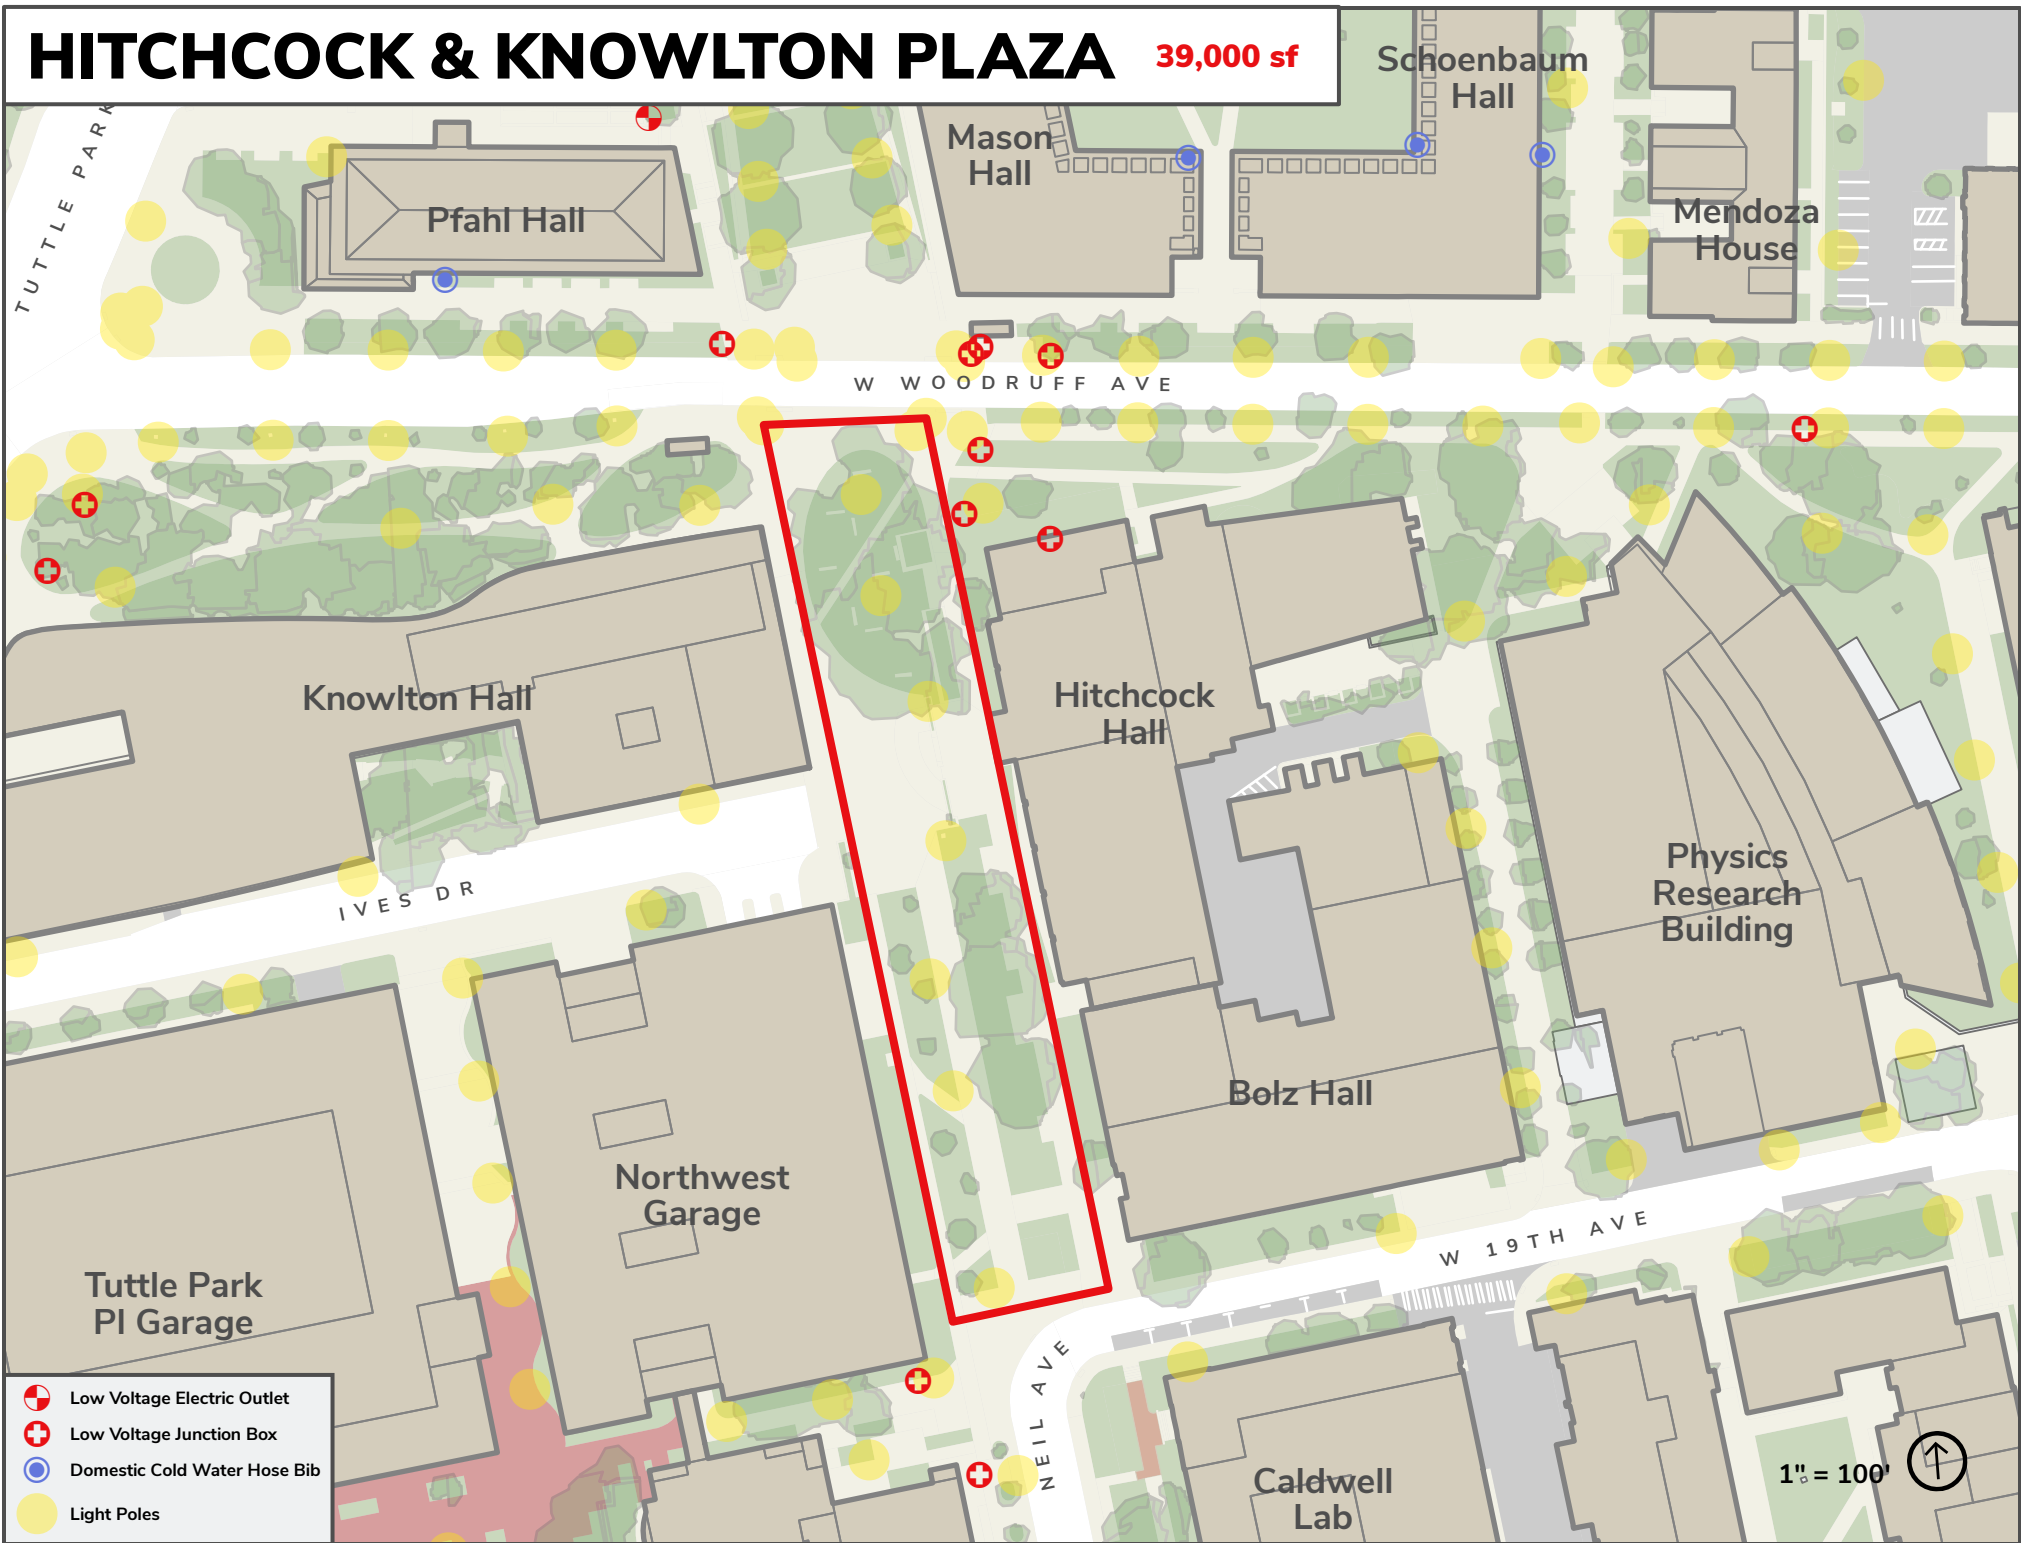

HITCHCOCK & KNOWLTON PLAZA 39,000 sf

TUTTLE PARK

W WOODRUFF AVE

IVES DR

W 19TH AVE

NEIL AVE

-  Low Voltage Electric Outlet
-  Low Voltage Junction Box
-  Domestic Cold Water Hose Bib
-  Light Poles

1" = 100' 