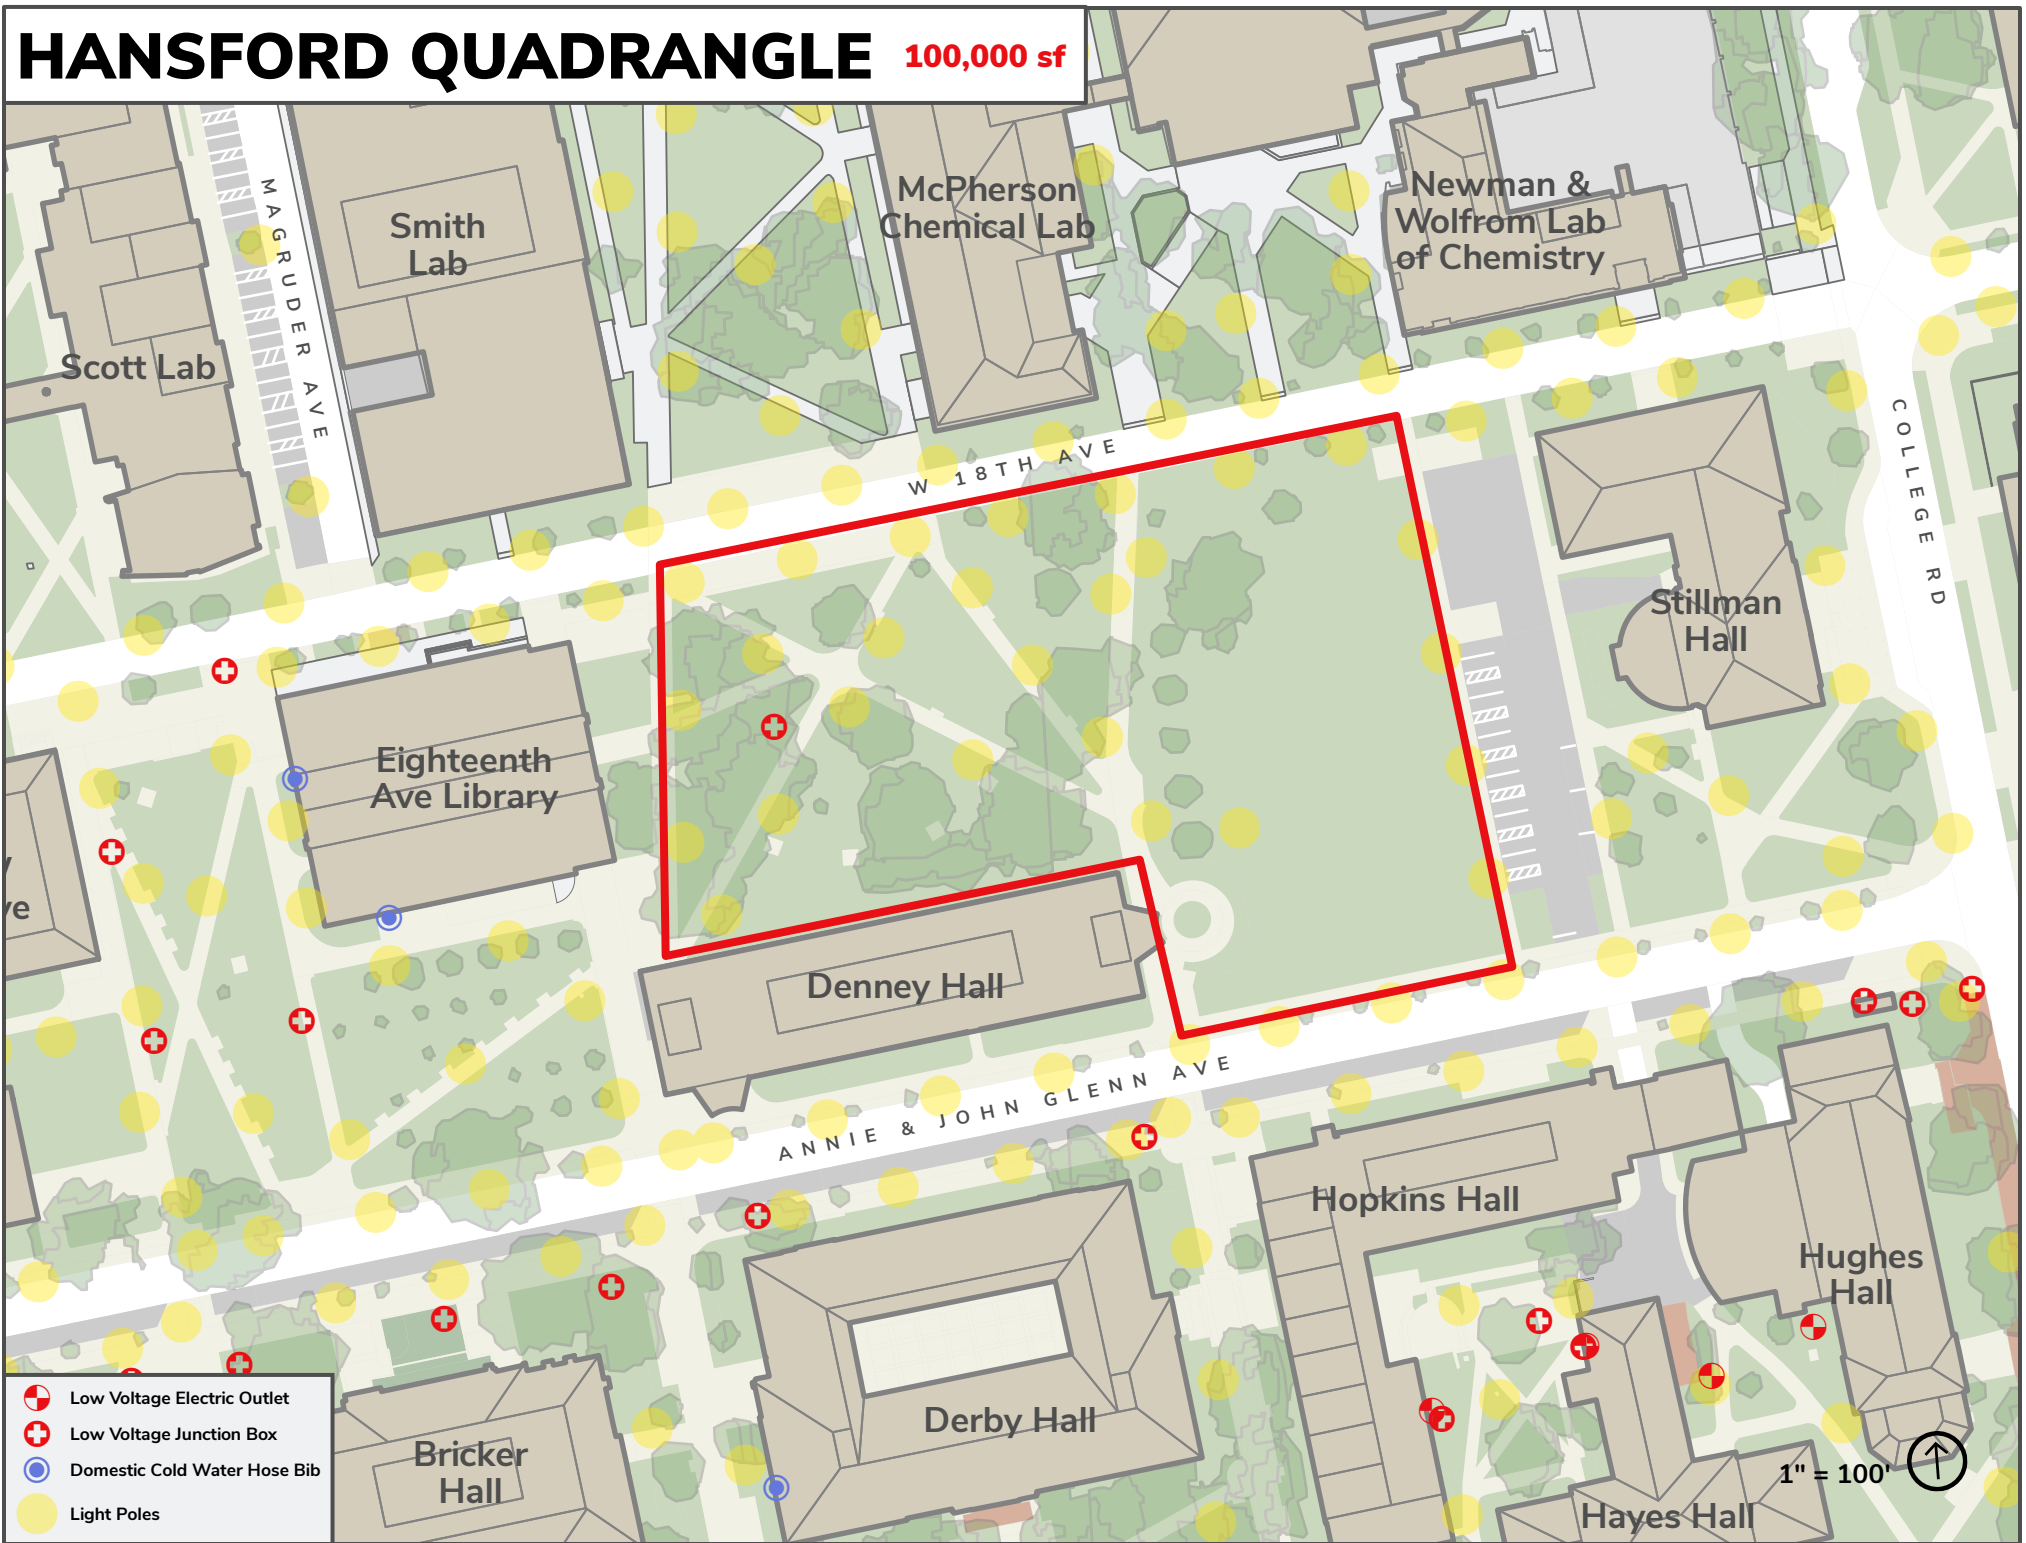

HANSFORD QUADRANGLE 100,000 sf

- Low Voltage Electric Outlet
- Low Voltage Junction Box
- Domestic Cold Water Hose Bib
- Light Poles

1" = 100' 