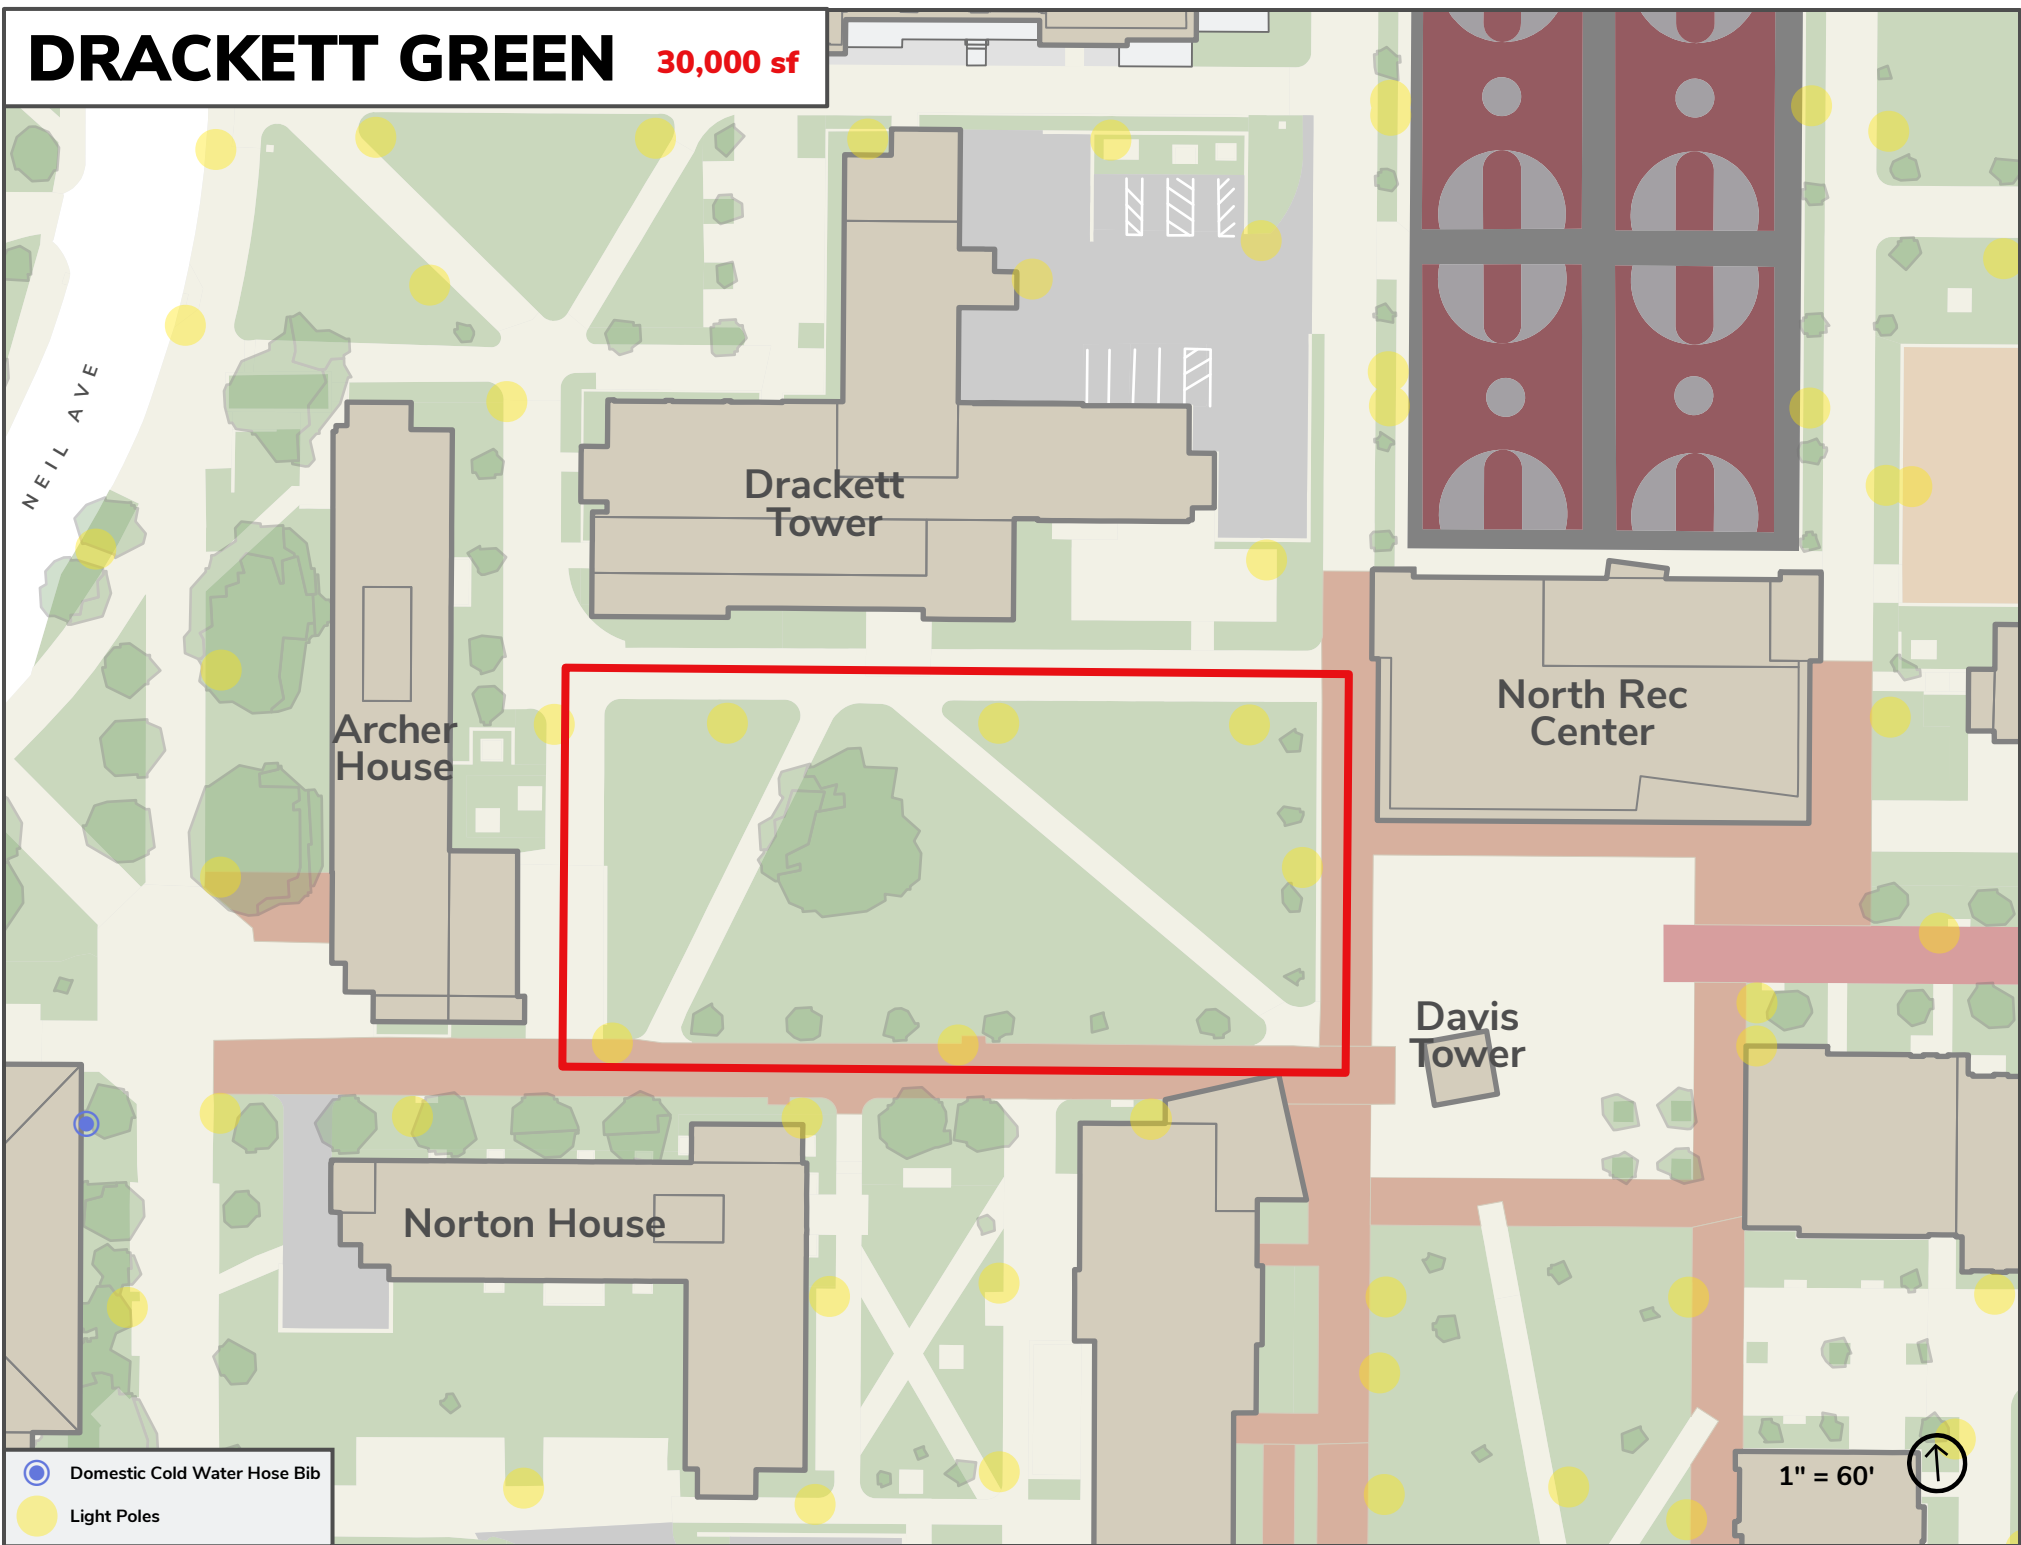

DRACKETT GREEN 30,000 sf

NEIL AVE

Archer House

Drackett Tower

North Rec Center

Davis Tower

Norton House

-  Domestic Cold Water Hose Bib
-  Light Poles

1" = 60'