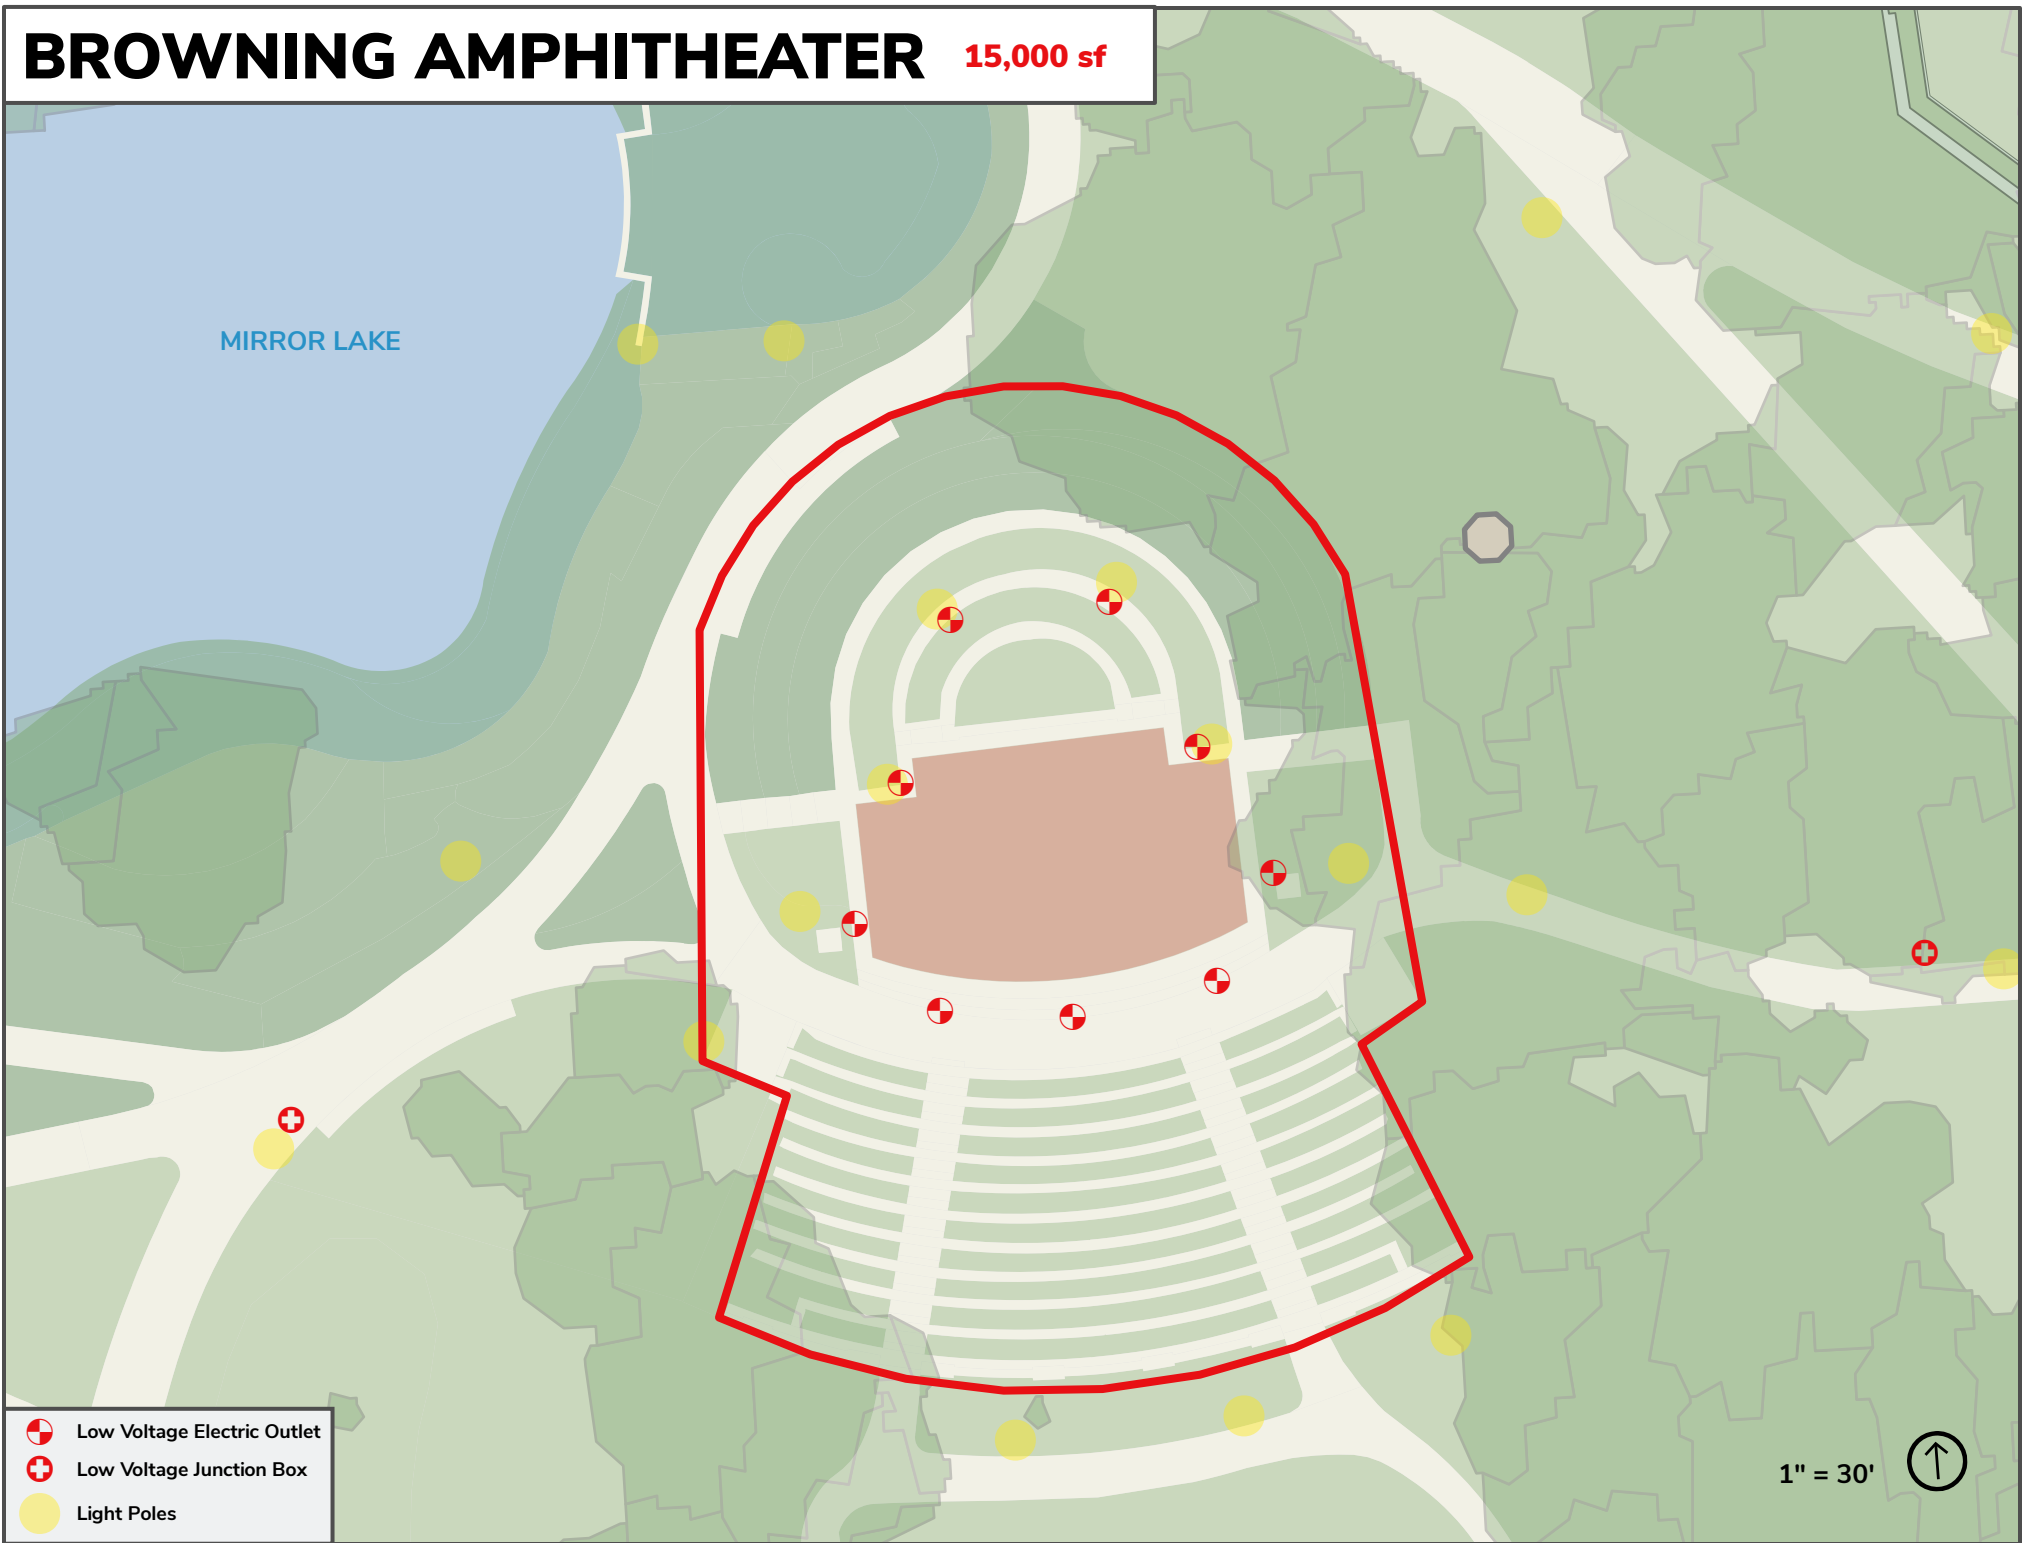

BROWNING AMPHITHEATER 15,000 sf

MIRROR LAKE

- Low Voltage Electric Outlet
- Low Voltage Junction Box
- Light Poles

1" = 30'