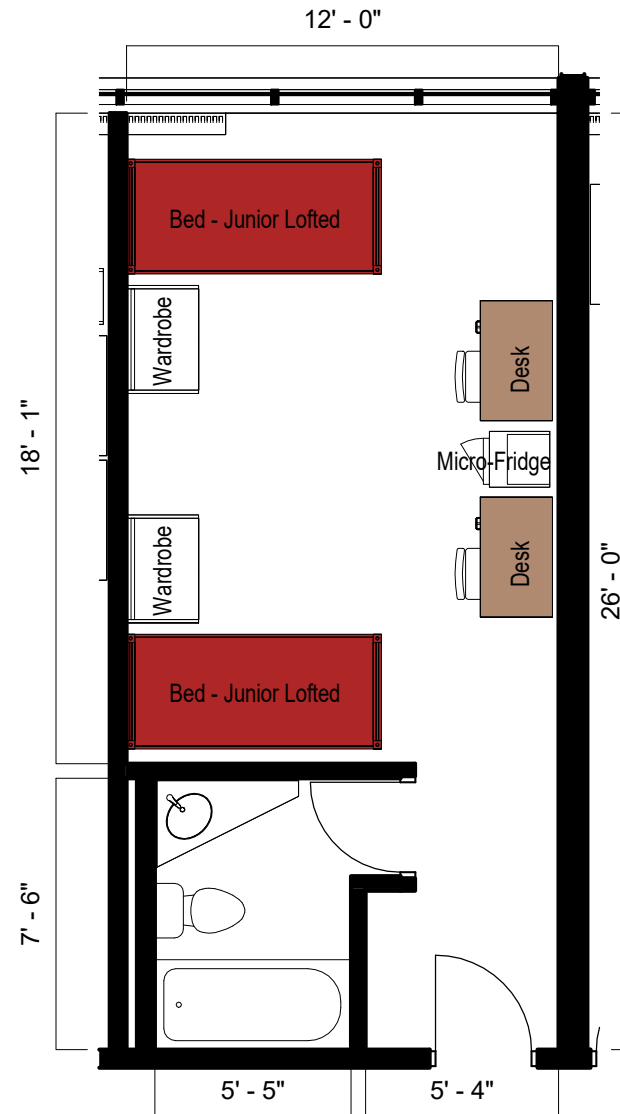

Bed

Mattress
Twin XL 80"L x 36"W

Frame 85"L x 38"W

Space Under Bed 29" to 31"
floor to base

Desk

Dimensions 42"W x 24"L x 32"H

Writing Surface 40"W x 22"L

Drawer 14"W x 21"L x 4"H

Storage

Top Shelf 34"W x 16"L x 11"H

Hanging Area 34"W x 22"L x 32"H

Drawers 34"W x 22"L x 5"H

Lawrence Tower

2/superdouble w/bath
& a/c (Rate I)

THE OHIO STATE UNIVERSITY
OFFICE OF STUDENT LIFE